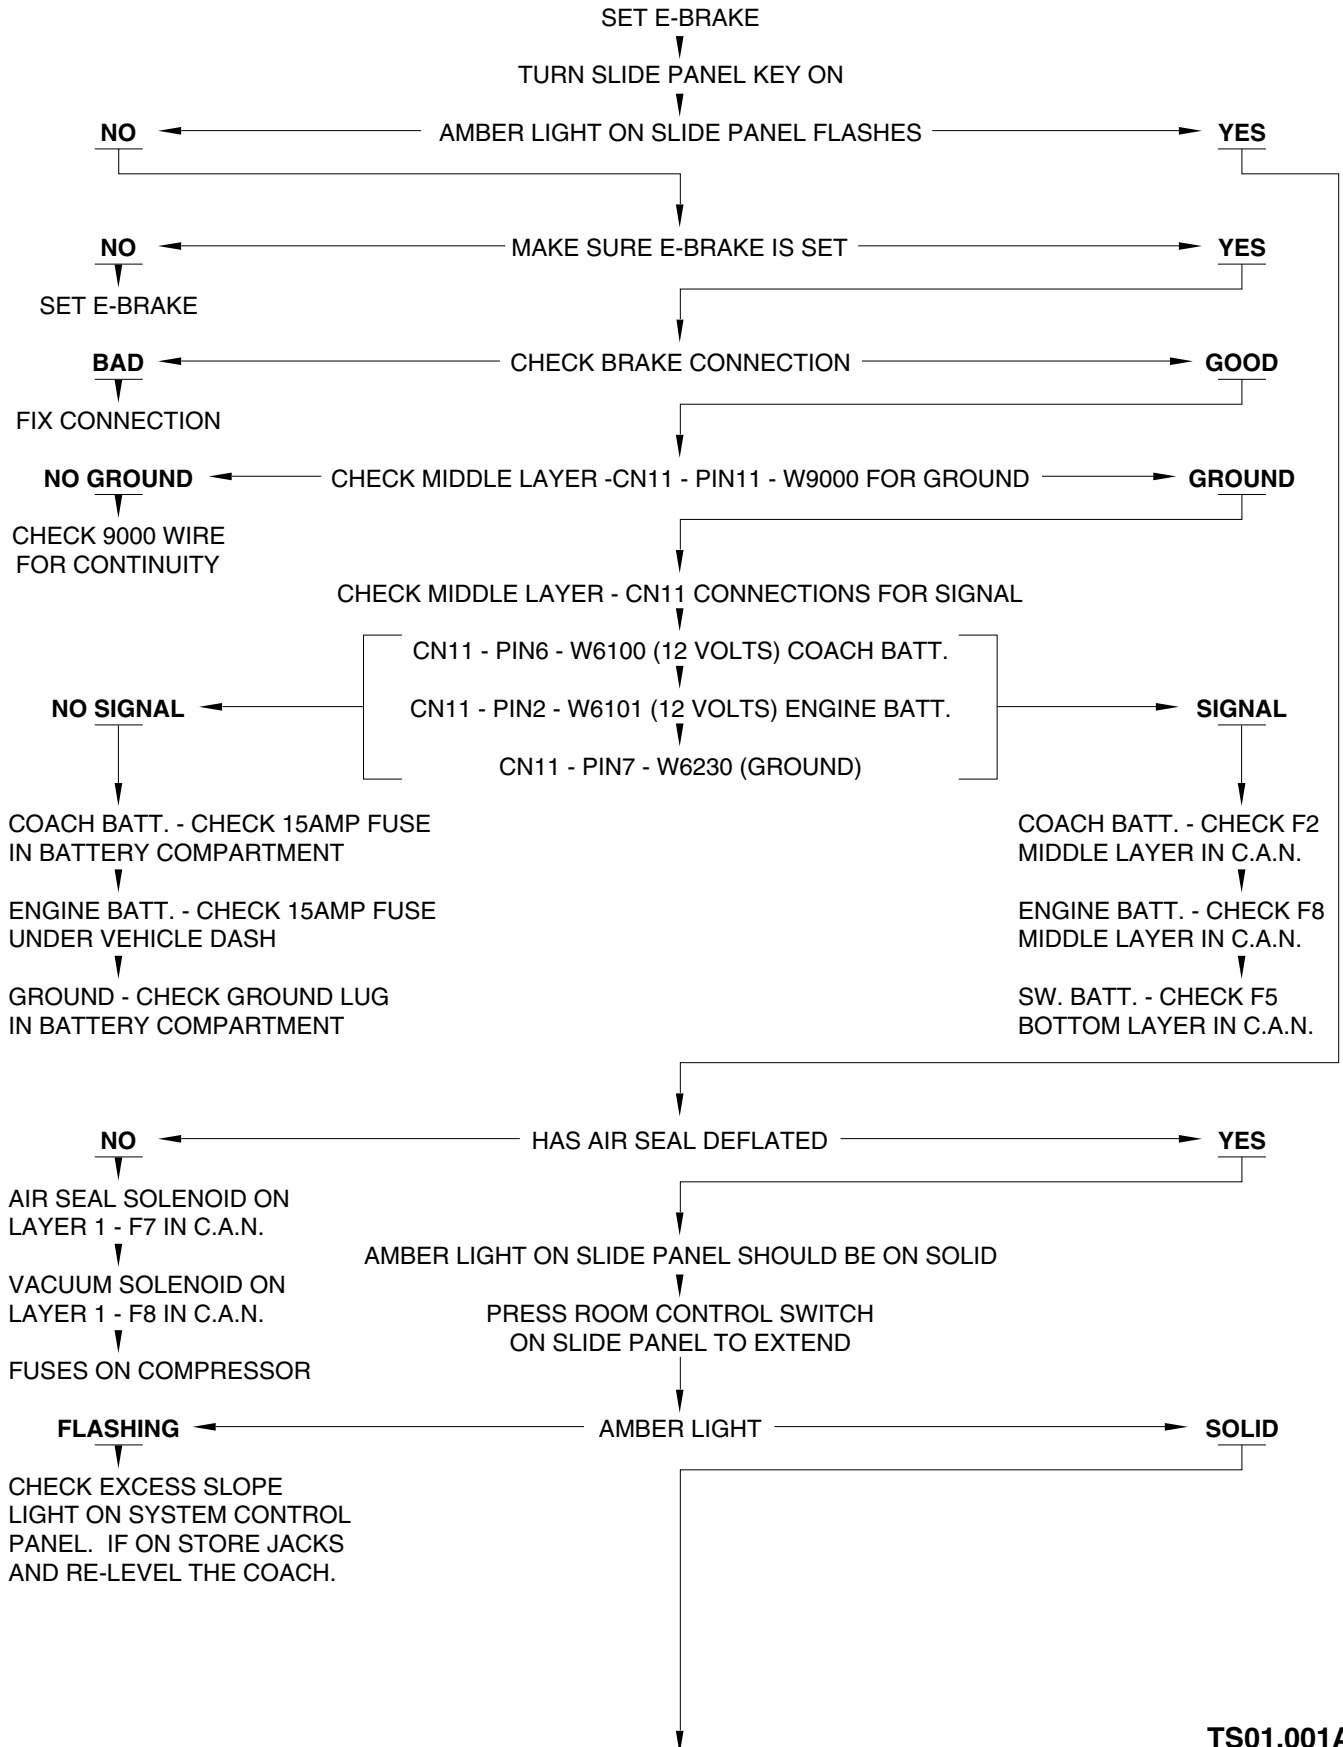

TROUBLE SHOOTING - HWH 2000 SERIES

CHINOOK RV

ROOM FUNCTIONS

TROUBLE SHOOTING - HWH 2000 SERIES

CHINOOK RV

ROOM FUNCTIONS