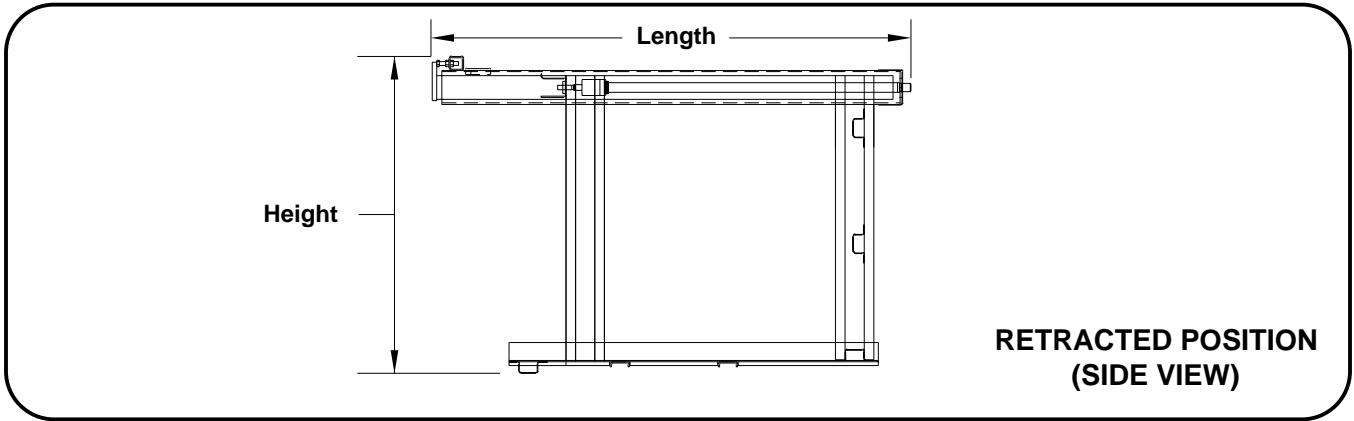

SPECIFICATIONS

The HWH® SpaceMaker® : Single Cylinder "Generator" Extension

NOTE: SPECIFICATIONS VARY FOR DIFFERENT MODELS.

SPECIFICATIONS FOR SHOWN MODEL	
WEIGHTS (lbs.)	
Mechanism Assembly (Frame/Cylinder)	112.00
Pump *	14.20
Gross Weight *	126.20
DIMENSIONS (in.)	
Width	33.37
Height	33.00
Length (Retracted)	50.00
Max. Extension	35.00
LOAD (lbs.)	
	800.00
PRIMARY APPLICATION	
Any Suitable Extension	Frame Allowance

* If coach is equipped with an HWH Leveling System, pump is included.