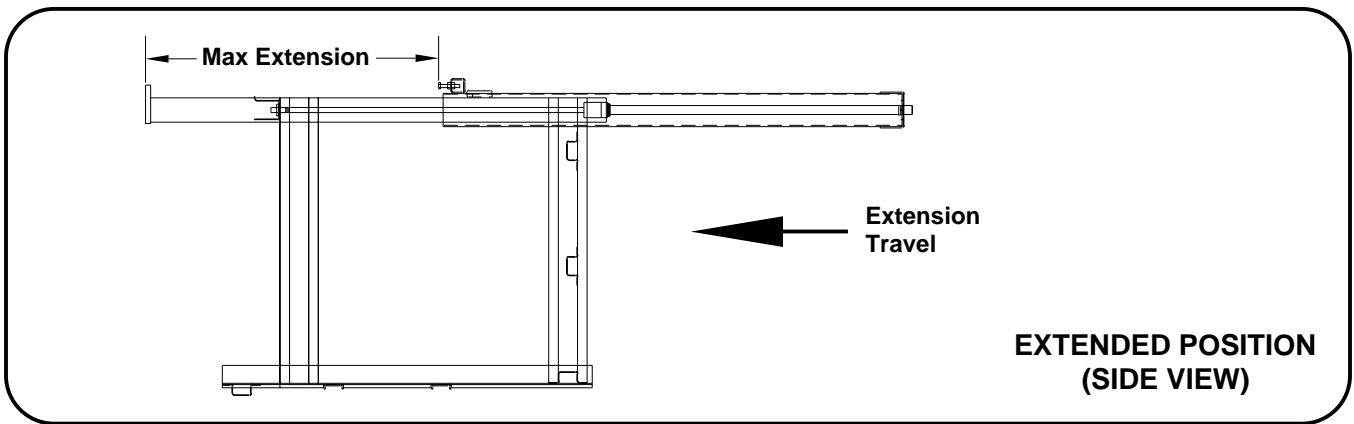

The HWH[®] SpaceMaker[®] Single-Cylinder Hydraulic Generator Extension

- Mechanism is light weight, minimizing the overall weight of the RV.
- Extension Cylinder is hydraulically powered with the use of a momentary switch.
- Shares components with the HWH Leveling System - weight savings.
- Single cylinder mechanism can handle a load of 800 pounds.
- Cylinder extends up to 35 inches.
- Built with the same high quality construction & materials as HWH Leveling Systems. (Designed to withstand the environment and hold up over time.)

SPECIFICATIONS

The HWH® SpaceMaker® : Single Cylinder "Generator" Extension

NOTE: SPECIFICATIONS VARY FOR DIFFERENT MODELS.

| SPECIFICATIONS FOR SHOWN MODEL | |
|---------------------------------------|-----------------|
| WEIGHTS (lbs.) | |
| Mechanism Assembly (Frame/Cylinder) | 112.00 |
| Pump * | 14.20 |
| Gross Weight * | 126.20 |
| DIMENSIONS (in.) | |
| Width | 33.37 |
| Height | 33.00 |
| Length (Retracted) | 50.00 |
| Max. Extension | 35.00 |
| LOAD (lbs.) | |
| | 800.00 |
| PRIMARY APPLICATION | |
| Any Suitable Extension | Frame Allowance |