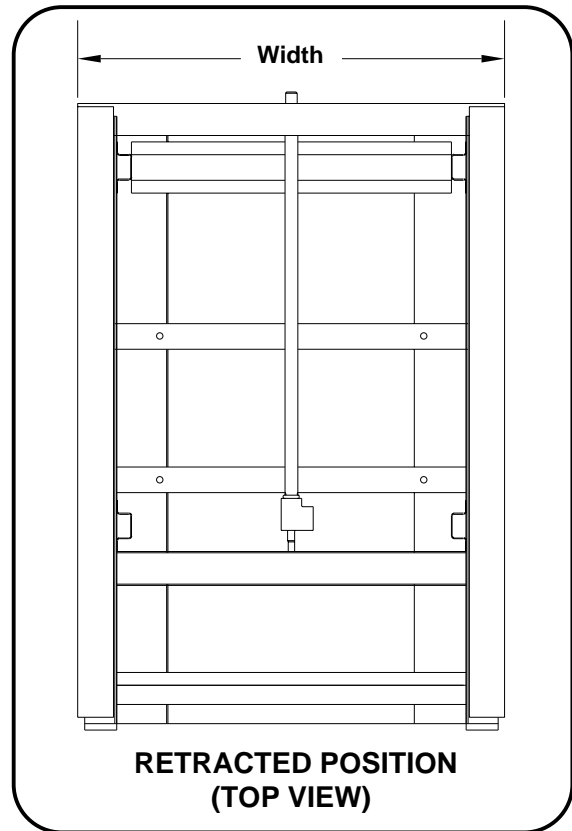

The HWH[®] SpaceMaker[®] Single-Cylinder Hydraulic Generator Extension

- Mechanism is light weight, minimizing the overall weight of the RV.
- Extension Cylinder is hydraulically powered with the use of a momentary switch.
- Shares components with the HWH Leveling System - weight savings.
- Single cylinder mechanism can handle a load of 800 pounds.
- Cylinder extends up to 35 inches.
- Built with the same high quality construction & materials as HWH Leveling Systems. (Designed to withstand the environment and hold up over time.)

SPECIFICATIONS

The HWH® SpaceMaker® : Single Cylinder "Generator" Extension

NOTE: SPECIFICATIONS VARY FOR DIFFERENT MODELS.

| SPECIFICATIONS FOR SHOWN MODEL | |
|---------------------------------------|-----------------|
| WEIGHTS (lbs.) | |
| Mechanism Assembly (Frame/Cylinder) | 112.00 |
| Pump * | 14.20 |
| Gross Weight * | 126.20 |
| DIMENSIONS (in.) | |
| Width | 33.37 |
| Height | 33.00 |
| Length (Retracted) | 50.00 |
| Max. Extension | 35.00 |
| LOAD (lbs.) | |
| | 800.00 |
| PRIMARY APPLICATION | |
| Any Suitable Extension | Frame Allowance |